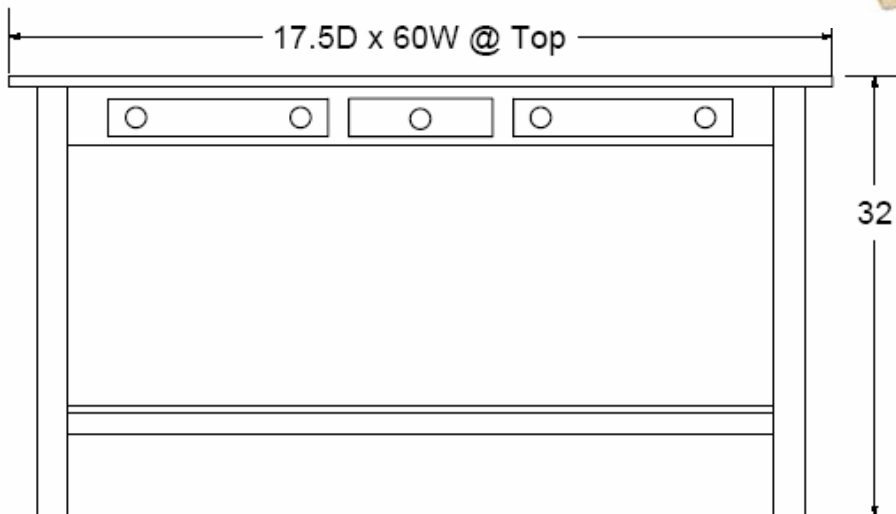

Item # 185
Half Round Table

Item # 269
Grove Park Console Table

- Three Drawers
- One Shelf
- 32H x 60W x 17.5D

LINE DRAWING *left*