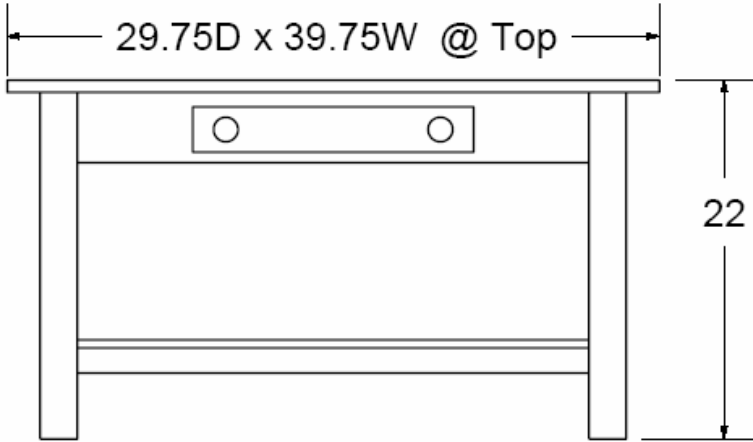

The Grove Park Collection

Item # 261
Grove Park Coffee Table

- One Drawer
- One Shelf
- 22H x 39.75W x 29.75D

LINE DRAWING *left*

1. Item # 298
   Grove Park End Table
2. One Drawer
   - One Shelf
   - 24.5H x 24W x 27D

PHOTO *right*

- Top: Distressed Carolina Pine
- Base: Antique White over Brown